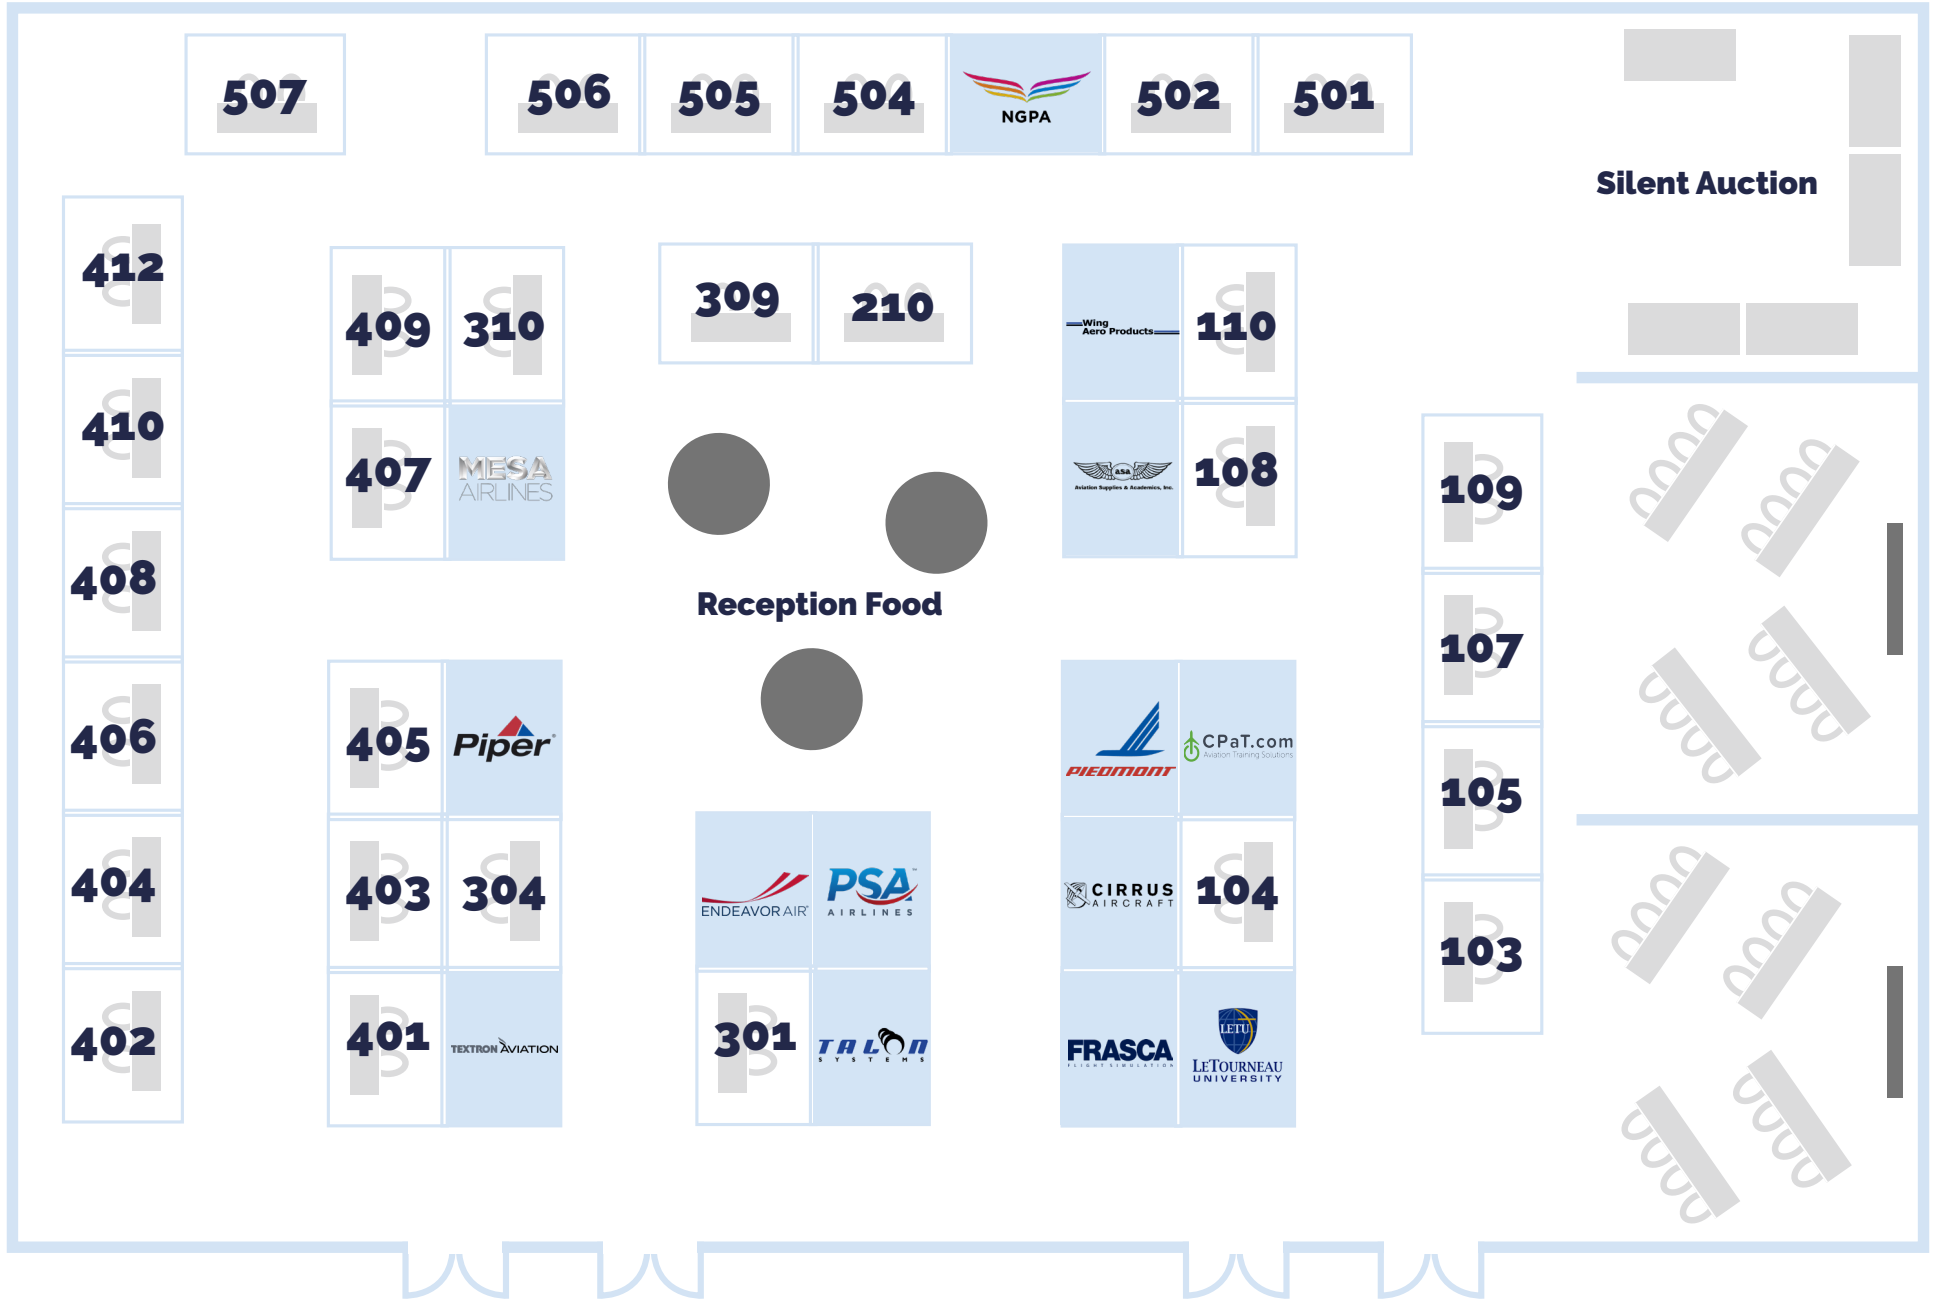

# Trinity Ballroom

Westin DFW Hotel in Dallas, Texas

507

506

505

504

502

501

410

407

MESA AIRLINES

108

109

408

Reception Food

107

ENDEAVOR AIR

PSA AIRLINES

CIRRUS AIRCRAFT

104

103

402

401

TEXTRON AVIATION

301

TALON SYSTEMS

FRASCA

LETOURNEAU UNIVERSITY

Main Entrance

Main Entrance